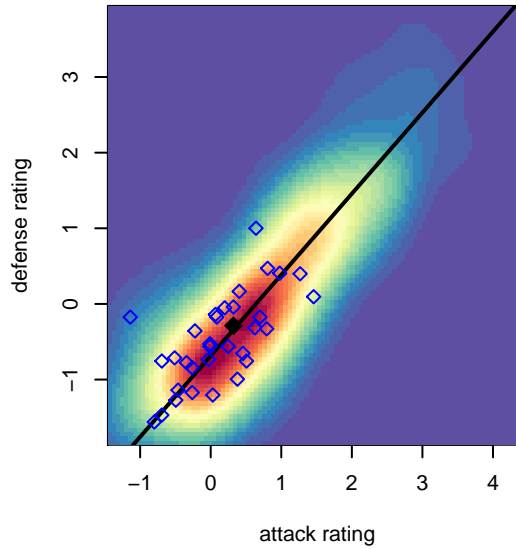

Seattle United Shoreline Blue B05

Seattle United Regional
 Shoreline, WA
 B05 total strength=805
 attack=1.38 defense=0.75
 fall league = NPSL DIVISION 2 (05) U13
 spr league = Spr NPSL (05) Div 1 U13

alt names used:
 Seattle United B05 Shoreline Blue
 Seattle United B05 Shoreline Blue
 Seattle United SH B05 Blue
 Shoreline B05 Blue
 Shoreline B05
 Seattle United SH B05 Blue
 Seattle United SH B05 Blue

Venues played:
 2017 Seattle Cup BU13 Silver
 2017 Crossfire Select U13 Silver
 2017 Mt Hood Challenge U13 Silver
 2017 Xtreme Cup BU13 Gold
 2017 NPSL DIVISION 2 (05) U13
 2017 Founders Cup B05 Div A
 2017 Spr NPSL (05) Division 1 U13

Seattle United Shoreline Blue B05
 Dots are actual minus expected GF (blue circles) and GA (red triangles).
 Blue line is smoothed change in attack strength. Red is smoothed change in defense strength.

**attack and defense variance (black dot)
relative to other teams
and top 10 in region**

**attack and defense rating
relative to others at age
and all opponents in last 13 months**

Performance relative to 13 month average