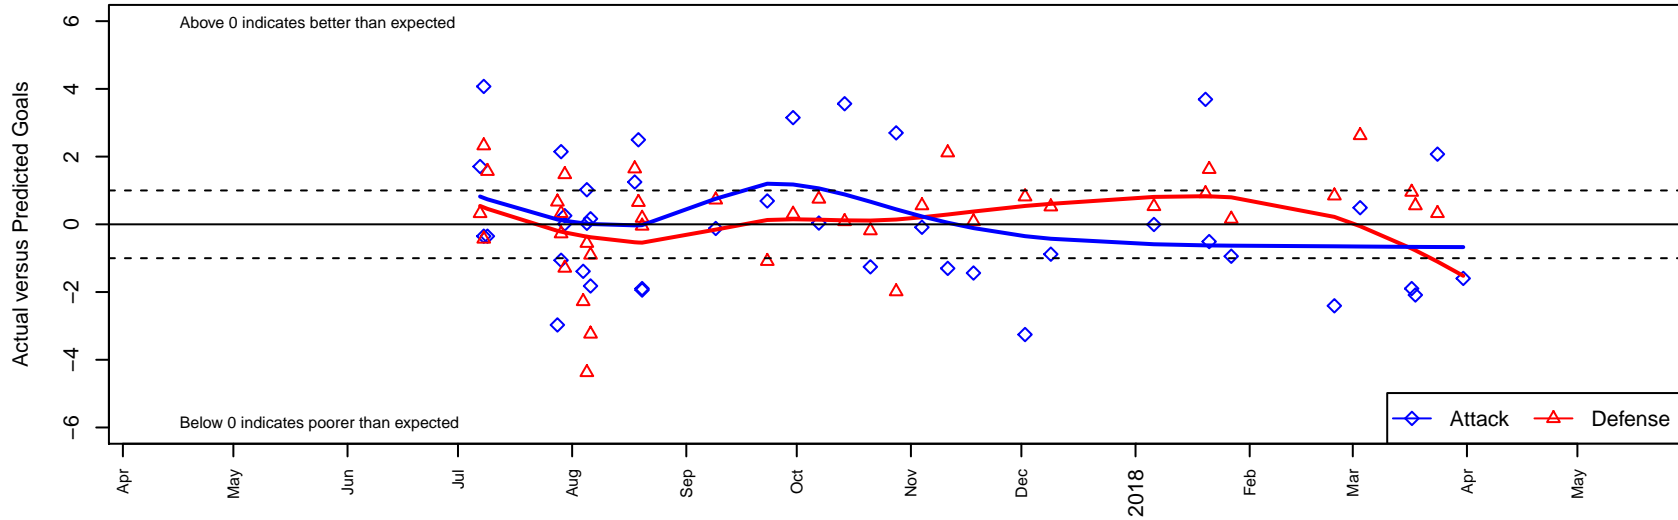

Seattle United Shoreline Blue B05

Seattle United Regional
 Shoreline, WA
 B05 total strength=805
 attack=1.38 defense=0.75
 fall league = NPSL DIVISION 2 (05) U13
 spr league = Spr NPSL (05) Div 1 U13

alt names used:
 Seattle United B05 Shoreline Blue
 Seattle United B05 Shoreline Blue
 Seattle United SH B05 Blue
 Shoreline B05 Blue
 Shoreline B05
 Seattle United SH B05 Blue
 Seattle United SH B05 Blue

Venues played:
 2017 Seattle Cup BU13 Silver
 2017 Crossfire Select U13 Silver
 2017 Mt Hood Challenge U13 Silver
 2017 Xtreme Cup BU13 Gold
 2017 NPSL DIVISION 2 (05) U13
 2017 Founders Cup B05 Div A
 2017 Spr NPSL (05) Division 1 U13

Seattle United Shoreline Blue B05
 Dots are actual minus expected GF (blue circles) and GA (red triangles).
 Blue line is smoothed change in attack strength. Red is smoothed change in defense strength.

**attack and defense variance (black dot)
relative to other teams
and top 10 in region**

**attack and defense rating
relative to others at age
and all opponents in last 13 months**

Performance relative to 13 month average