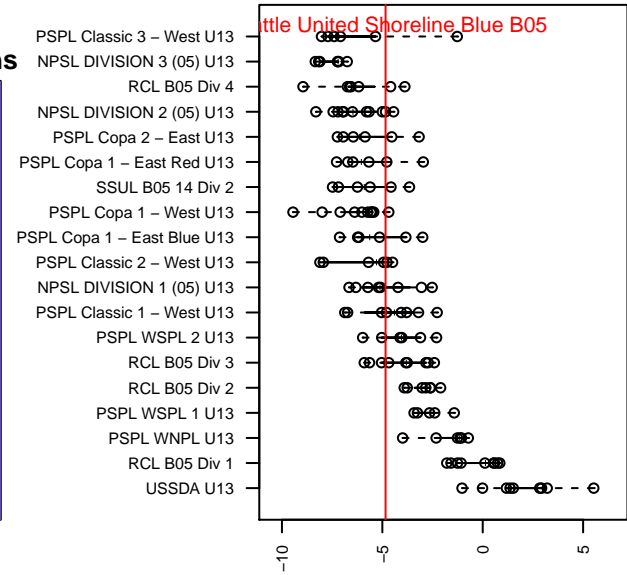

Seattle United Shoreline Blue B05

Seattle United Regional
 Shoreline, WA
 B05 total strength=805
 attack=1.38 defense=0.75
 fall league = NPSL DIVISION 2 (05) U13
 spr league = Spr NPSL (05) Div 1 U13

alt names used:
 Seattle United B05 Shoreline Blue
 Seattle United B05 Shoreline Blue
 Seattle United SH B05 Blue
 Shoreline B05 Blue
 Shoreline B05
 Seattle United SH B05 Blue
 Seattle United SH B05 Blue

Venues played:
 2017 Seattle Cup BU13 Silver
 2017 Crossfire Select U13 Silver
 2017 Mt Hood Challenge U13 Silver
 2017 Xtreme Cup BU13 Gold
 2017 NPSL DIVISION 2 (05) U13
 2017 Founders Cup B05 Div A
 2017 Spr NPSL (05) Division 1 U13

Seattle United Shoreline Blue B05
 Dots are actual minus expected GF (blue circles) and GA (red triangles).
 Blue line is smoothed change in attack strength. Red is smoothed change in defense strength.

**attack and defense variance (black dot)
relative to other teams
and top 10 in region**

**attack and defense rating
relative to others at age
and all opponents in last 13 months**

Performance relative to 13 month average