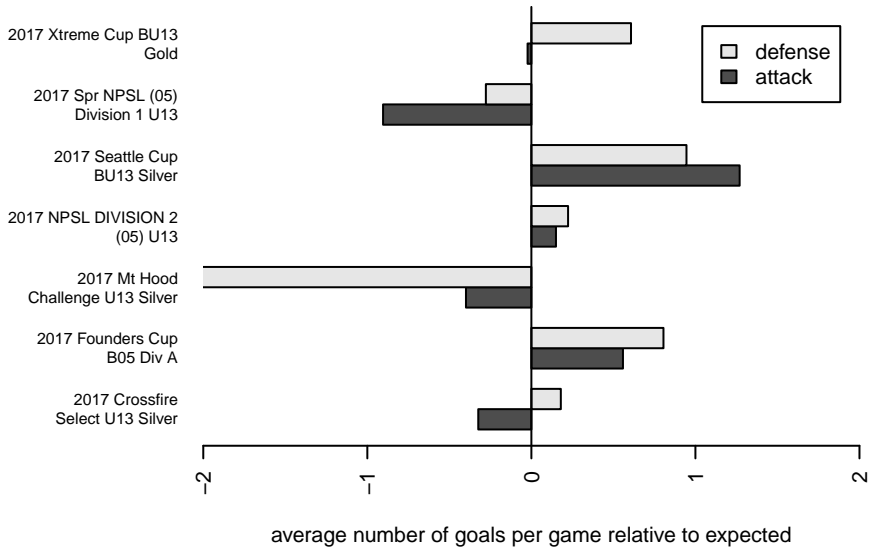

Venues played:
 2017 Seattle Cup BU13 Silver
 2017 Crossfire Select U13 Silver
 2017 Mt Hood Challenge U13 Silver
 2017 Xtreme Cup BU13 Gold
 2017 NPSL DIVISION 2 (05) U13
 2017 Founders Cup B05 Div A
 2017 Spr NPSL (05) Division 1 U13

Seattle United Shoreline Blue B05
 Dots are actual minus expected GF (blue circles) and GA (red triangles).
 Blue line is smoothed change in attack strength. Red is smoothed change in defense strength.

**attack and defense variance (black dot)
relative to other teams
and top 10 in region**

**attack and defense rating
relative to others at age
and all opponents in last 13 months**

Performance relative to 13 month average