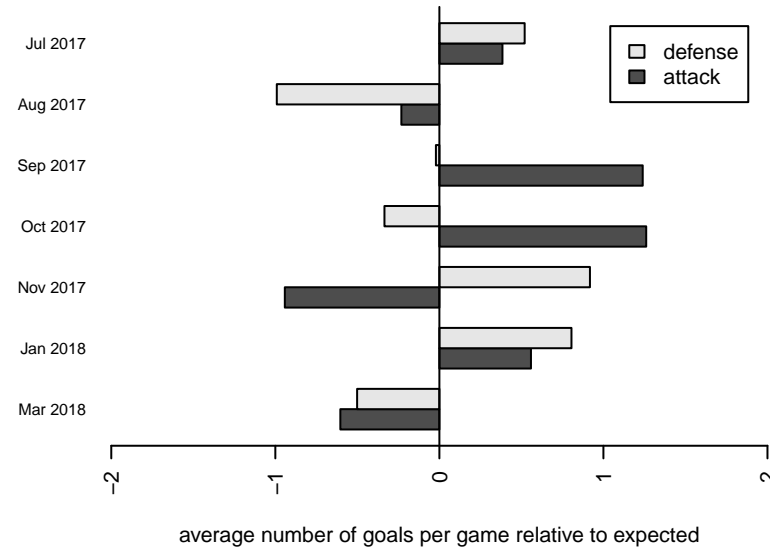

Performance relative to 13 month average